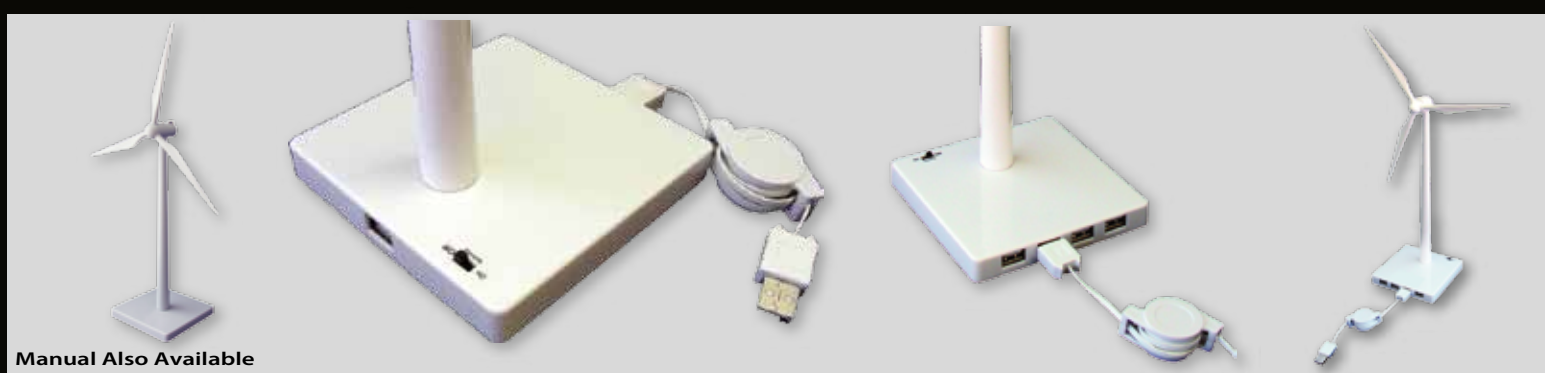

EXCLUSIVE "WIND TURBINE" WITH USB PORTS

Manual Also Available

- High speed **USB 2.0** hub.
- Blades gently spin with the flip of an on/off switch.
- Power runs off USB port—**no batteries**
- **Plug and play** feature means no software is needed. USB HUB can be used in any compatible computer system.
- **Eliminates clutter**—supports **up to 4 devices** at the same time.

	100	250	500	1000	2500	10000	Screen Setup
Manual 15"	\$29.00	\$28.00	\$25.00	\$22.00	\$21.00	\$20.00	\$50.00
USB Powered 15"	\$49.00	\$43.00	\$37.00	\$31.00	\$29.00	\$28.00	\$50.00

Includes 1 color logo/one location. Add \$.06 (A) each additional color. Screen set up \$50 per color/per location. Includes Gift Box with one color imprint and 29" retractable USB cable. Delivery time 4-6 weeks. FOB Sonoma.